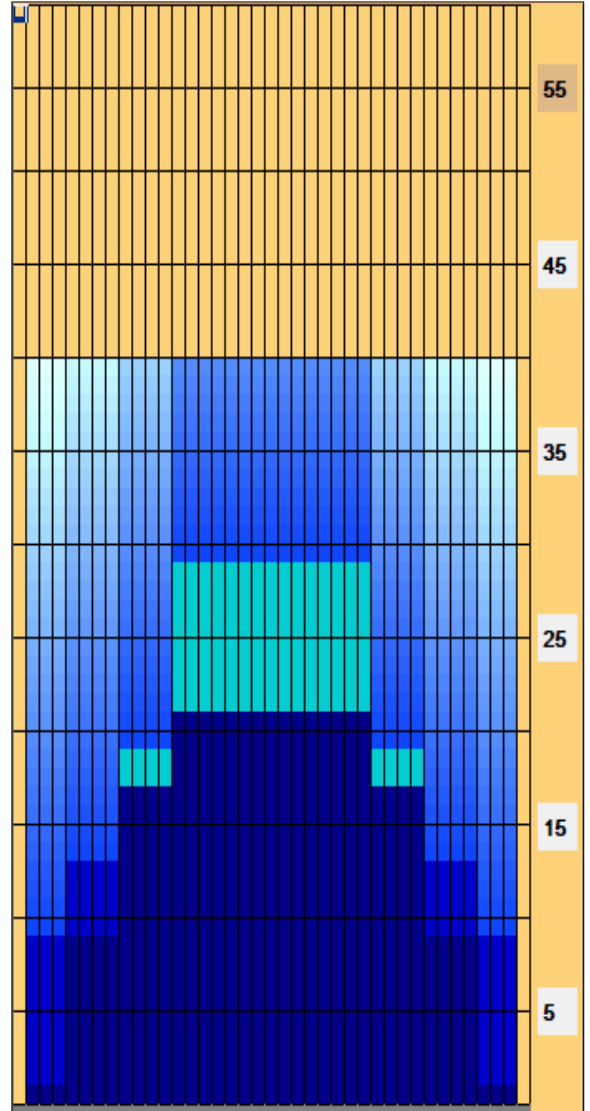

Kegel Sport Series - SUNSET STRIP (RBC) - 3240 (45uL)

Oil Pattern Distance: 40 Feet   **Reverse Brush Drop:** 32 Feet   **Oil Per Board:** 45 uL
Forward Oil Total: 14.355 mL   **Reverse Oil Total:** 7.875 mL   **Volume Oil Total:** 22.23 mL
Forward Boards Crossed: 319 Boards   **Reverse Boards Crossed:** 175 Boards   **Total Boards Crossed:** 494 Boards

	Start	Stop	Loads	Speed	Crossed	Start	End	Feet	T.Oil
1	2L	2R	2	14	74	0.0	1.9	1.9	3330
2	5L	5R	3	18	93	1.9	9.5	7.6	4185
3	9L	9R	4	18	92	9.5	19.7	10.2	4140
4	13L	13R	4	18	60	19.7	29.9	10.2	2700
5	2L	2R	0	18	0	29.9	33.0	3.1	0
6	2L	2R	0	22	0	33.0	40.0	7.0	0

	Start	Stop	Loads	Speed	Crossed	Start	End	Feet	T.Oil
1	2L	2R	0	30	0	40.0	21.0	-19.0	0
2	13L	13R	2	14	30	21.0	17.1	-3.9	1350
3	9L	9R	2	14	46	17.1	13.2	-3.9	2070
4	5L	5R	2	14	62	13.2	9.3	-3.9	2790
5	2L	2R	1	10	37	9.3	7.9	-1.4	1665
6	2L	2R	0	10	0	7.9	0.0	-7.9	0

Conditioner:
Type In or Select One

TransferType:
Type In or Select One

- Forward
- Reverse
- Combined
- Buff