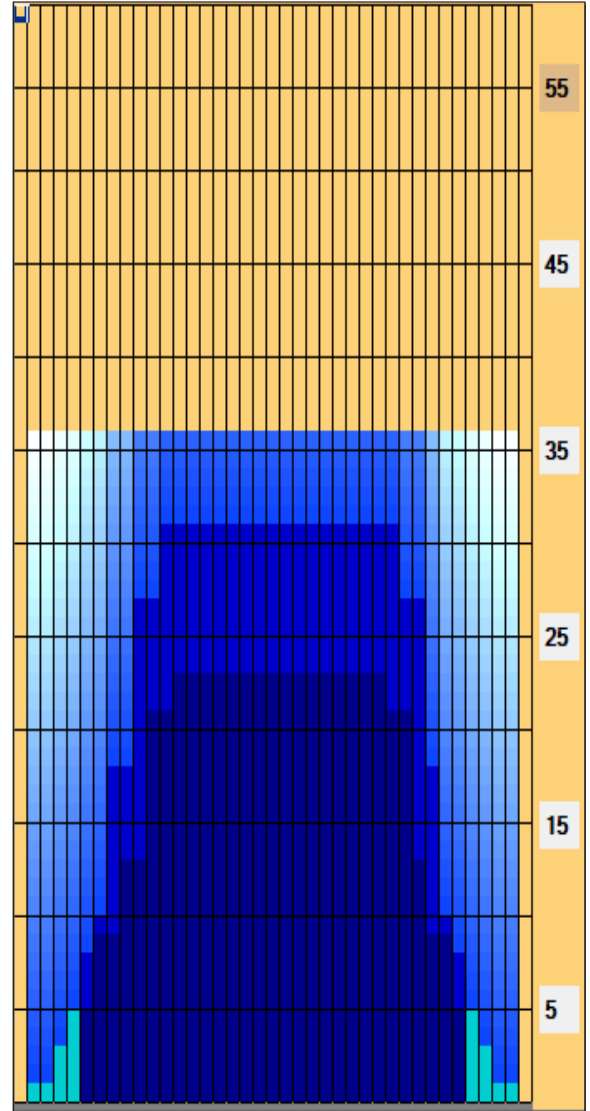

carrot games 20 1

Oil Pattern Distance: 36 Feet   **Reverse Brush Drop:** 34 Feet   **Oil Per Board:** 40 uL
Forward Oil Total: 12.56 mL   **Reverse Oil Total:** 8.6 mL   **Volume Oil Total:** 21.16 mL
Forward Boards Crossed: 314 Boards   **Reverse Boards Crossed:** 215 Boards   **Total Boards Crossed:** 529 Boards

	Start	Stop	Loads	Speed	Crossed	Start	End	Feet	T.Oil
1	2L	2R	2	14	74	0.0	1.9	1.9	2960
2	4L	4R	1	14	33	1.9	3.8	1.9	1320
3	5L	5R	1	14	31	3.8	5.7	1.9	1240
4	7L	7R	2	14	54	5.7	9.6	3.9	2160
5	9L	9R	2	14	46	9.6	13.5	3.9	1840
6	11L	10R	3	18	60	13.5	21.1	7.6	2400
7	13L	12R	1	18	16	21.1	23.6	2.5	640
8	2L	2R	0	22	0	23.6	31.0	7.4	0
9	2L	2R	0	26	0	31.0	36.0	5.0	0

	Start	Stop	Loads	Speed	Crossed	Start	End	Feet	T.Oil
1	2L	2R	0	30	0	36.0	31.0	-5.0	0
2	12L	11R	1	26	18	31.0	27.4	-3.6	720
3	10L	9R	3	22	66	27.4	18.1	-9.3	2640
4	8L	8R	3	18	75	18.1	10.5	-7.6	3000
5	7L	7R	1	18	27	10.5	8.0	-2.5	1080
6	6L	6R	1	18	29	8.0	5.5	-2.5	1160
7	2L	2R	0	14	0	5.5	0.0	-5.5	0

Conditioner:
Type In or Select One

TransferType:
Type In or Select One

- Forward
- Reverse
- Combined
- Buff