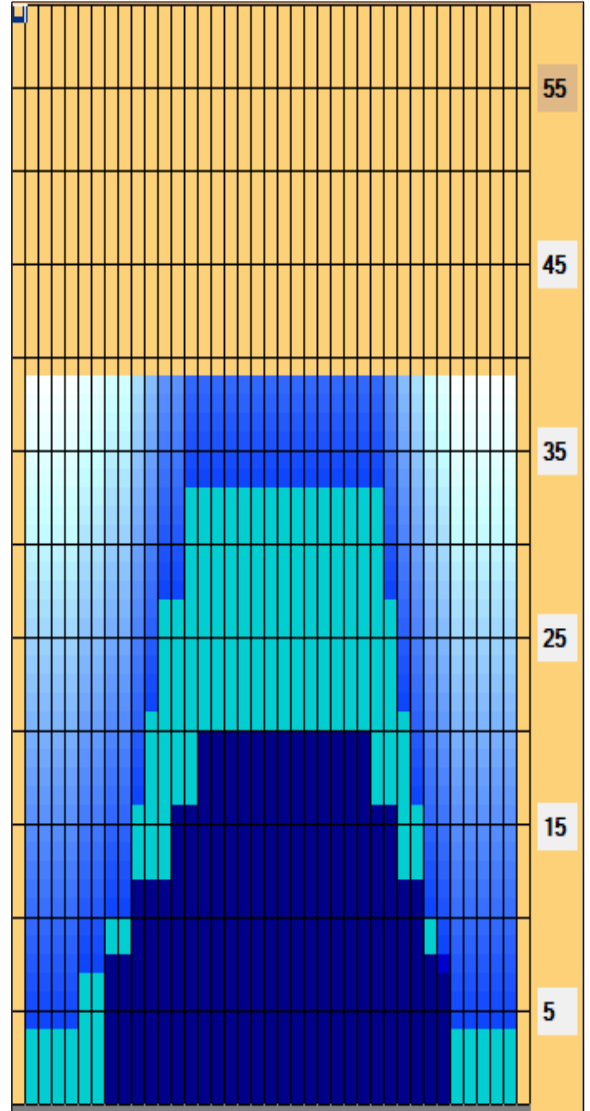

EBF Mästerskapet 2022

Oil Pattern Distance: 39 Feet **Reverse Brush Drop:** 30 Feet **Oil Per Board:** 35 uL
Forward Oil Total: 14.91 mL **Reverse Oil Total:** 5.46 mL **Volume Oil Total:** 20.37 mL
Forward Boards Crossed: 426 Boards **Reverse Boards Crossed:** 156 Boards **Total Boards Crossed:** 582 Boards

	Start	Stop	Loads	Speed	Crossed	Start	End	Feet	T.Oil
1	2L	2R	4	10	148	0.0	4.2	4.2	5180
2	6L	7R	2	10	56	4.2	7.0	2.8	1960
3	8L	8R	2	14	50	7.0	10.9	3.9	1750
4	10L	9R	3	14	66	10.9	16.8	5.9	2310
5	11L	10R	2	18	40	16.8	21.9	5.1	1400
6	12L	11R	2	18	36	21.9	27.0	5.1	1260
7	14L	12R	2	22	30	27.0	33.2	6.2	1050
8	2L	2R	0	26	0	33.2	39.0	5.8	0

Conditioner:
 Type In or Select One

TransferType:
 Type In or Select One

Forward

Reverse

Combined

Buff

	Start	Stop	Loads	Speed	Crossed	Start	End	Feet	T.Oil
1	2L	2R	0	30	0	39.0	20.0	-19.0	0
2	15L	13R	2	14	26	20.0	16.1	-3.9	910
3	13L	11R	2	14	34	16.1	12.2	-3.9	1190
4	10L	9R	2	14	44	12.2	8.3	-3.9	1540
5	8L	7R	2	10	52	8.3	5.5	-2.8	1820
6	2L	2R	0	10	0	5.5	0.0	-5.5	0

Navigation: Forward Reverse More

Item Description	3L-7L:18L-18R Outside Track:Middle	8L-12L:18L-18R Middle Track:Middle	13L-17L:18L-18R Inside Track:Middle	18L-18R:17R-13R Middle: Inside Track	18L-18R:12R-8R Middle:Middle Track	18L-18R:7R-3R Middle:Outside Track
Track Zone Ratio	5.21	1.76	1.05	1	1.45	5.21