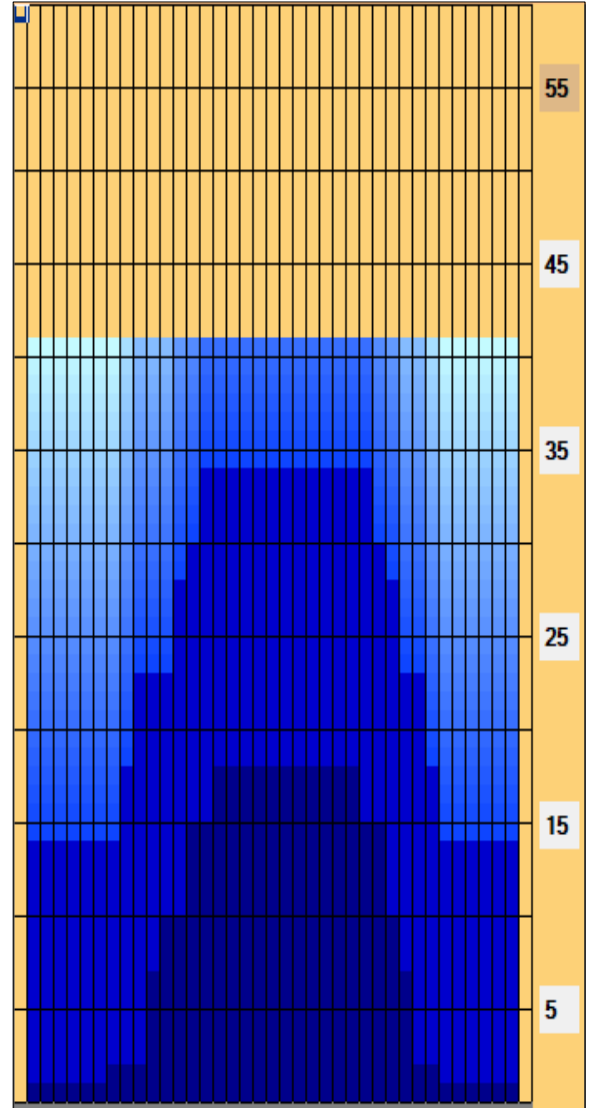

Carrot Game 17

Oil Pattern Distance: 41 Feet **Reverse Brush Drop:** 38 Feet **Oil Per Board:** 40 uL
Forward Oil Total: 7.92 mL **Reverse Oil Total:** 10.6 mL **Volume Oil Total:** 18.52 mL
Forward Boards Crossed: 198 Boards **Reverse Boards Crossed:** 265 Boards **Total Boards Crossed:** 463 Boards

	Start	Stop	Loads	Speed	Crossed	Start	End	Feet	T.Oil
1	2L	2R	2	10	74	0.0	1.4	1.4	2960
2	8L	8R	1	10	25	1.4	2.8	1.4	1000
3	11L	10R	2	18	40	2.8	7.9	5.1	1600
4	12L	11R	1	18	18	7.9	10.4	2.5	720
5	14L	12R	2	18	30	10.4	15.5	5.1	1200
6	16L	14R	1	18	11	15.5	18.0	2.5	440
7	2L	2R	0	18	0	18.0	33.0	15.0	0
8	2L	2R	0	30	0	33.0	37.0	4.0	0
9	2L	2R	0	30	0	37.0	41.0	4.0	0

Conditioner:
 Type In or Select
 One

 TransferType:
 Type In or Select
 One

Forward

Reverse

Combined

Buff

	Start	Stop	Loads	Speed	Crossed	Start	End	Feet	T.Oil
1	2L	2R	0	30	0	41.0	34.0	-7.0	0
2	15L	13R	1	26	13	34.0	30.4	-3.6	520
3	14L	12R	1	18	15	30.4	27.9	-2.5	600
4	13L	11R	2	18	34	27.9	22.8	-5.1	1360
5	10L	9R	2	18	44	22.8	17.7	-5.1	1760
6	9L	8R	2	14	48	17.7	13.8	-3.9	1920
7	2L	2R	3	10	111	13.8	9.6	-4.2	4440
8	2L	2R	0	10	0	9.6	0.0	-9.6	0

This Pattern Up Loaded From Slot # 30 In Lane Machine On 07-04-2017 10:38

Item Description	3L-7L:18L-18R Outside Track:Middle	8L-12L:18L-18R Middle Track:Middle	13L-17L:18L-18R Inside Track:Middle	18L-18R:17R-13R Middle: Inside Track	18L-18R:12R-8R Middle:Middle Track	18L-18R:7R-3R Middle:Outside Track
Track Zone Ratio	4	2.04	1.09	1.01	1.59	4